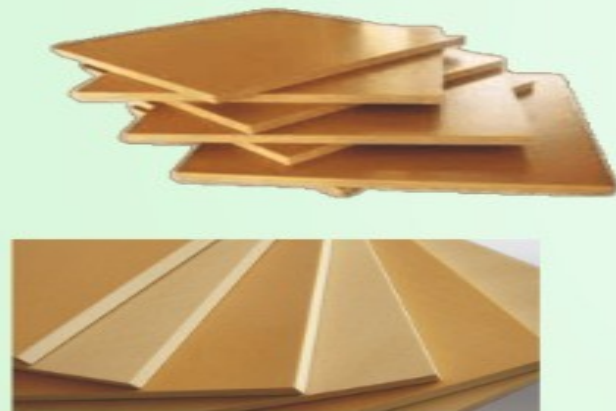

PVC Foam Board

Thickness	4mm to 28mm
Colour	White / Brown / Ivory
Material	PVC (Polyvinyl Chloride)
Size	8 x 4 Feet (2440mm x 1220mm) and Customize
Pattern	Plain Board/Sheet
Surface	Smooth Surface
Type	Solid Board/Sheet
Density	0.55 g/cm ³ and more

WPC Board

Thickness	4mm to 28mm
Colour	Natural
Material	WPC (Wood Plastic Composite)
Size	8 x 4 Feet (2440mm x 1220mm) and Customize
Pattern	Plain Board/Sheet
Surface	Smooth Surface
Type	Solid Board/Sheet
Density	0.55 g/cm ³ and more

WPC Door Frame

Size in mm	Density	Colour	Type	Pattern
90mm x 45mm	0.85 and more	Brown	Solid	Plain
100mm x 65mm	0.85 and more	Brown	Solid	Plain
Available Length : 3 / 4 / 5 / 6 / 7 Feet and Customize				